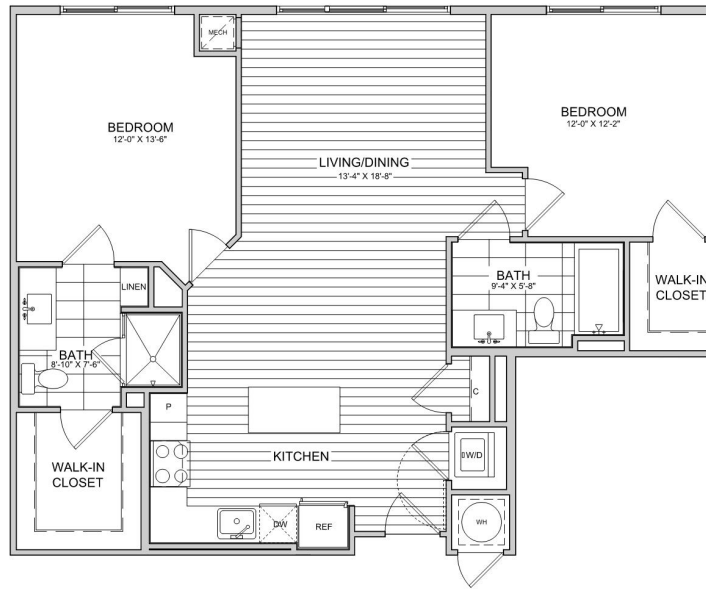

2 BEDROOMS
2 BATHS
1034 SF

DATE AVAILABLE

APARTMENT NUMBER

PRICE

C2

11410 Reston Station Blvd
Reston, VA 20190

703.349.7747
LIVEAPERTURE.COM

Elevations and floor plans are artist's renderings and are shown for illustration purposes only. All square feet are approximate only.

APERTURE
RESTON STATION